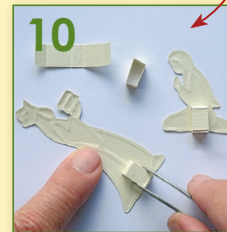

Leane Creatief
All copyrights ©Leane Creatief Dronten - NL
info@leanecreatief.com
www.leanecreatief.com

www.instagram.com/leanecreatief/
www.youtube.com/user/leanecreatief
www.facebook.com/leanecreatief

www.leanecreatief.com **Leane Creatief**

* Voor eigen gebruik, mag niet worden gebruikt voor verkoop doeleinden of andere publicaties.
* Für Eigenbedarf, darf nicht für Verkaufszwecken oder sonstigen Publikationen verwendet werden.
* For personal use only, not for commercial purposes, may not be reproduced in any form.
* Pour l'usage personnel, ne peut être utiliser à des fins commerciales, ou reproduite sous n'importe quelle forme.