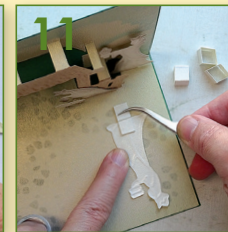

LeCreat Pop-up dies

Nativity scene Pop-up

45.7576
 Stable:
 ~9cm height
 Figures standing:
 ~6cm
 Figures kneeling:
 ~3,5/4,5 cm

Card inside:
 20,6x14,6cm folded:10,3x14,6cm
 Card outside: (1/2 A4)
 21x14,8cm folded:10,5x14,8cm

How to do

1 Card inside =10,3cm
 =20,6 x14,6 cm

2 =10,3cm

3 score extra

4 fold

5 fold

6 fold inside card double

7 glue bottom = outside card

8 glue top

9 steuntje/ stand/ ständer/ support

Lijmen/Kleben/glue/coller
 X > X

Leane Creatief
 All copyrights ©Leane Creatief Dronten - NL
 info@leanecreatief.com
 www.leanecreatief.com

www.instagram.com/leanecreatief/
 www.youtube.com/user/leanecreatief
 www.facebook.com/leanecreatief