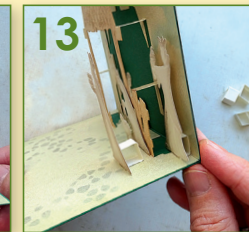

Leane Creatief
All copyrights ©Leane Creatief Dronten - NL
info@leanecreatief.com
www.leanecreatief.com

www.instagram.com/leanecreatief/
www.youtube.com/user/leanecreatief
www.facebook.com/leanecreatief

www.leanecreatief.com **Leane Creatief**

* Voor eigen gebruik, mag niet worden gebruikt voor verkoop doeleinden of andere publicaties.
* Für Eigenbedarf, darf nicht für Verkaufszwecken oder sonstigen Publikationen verwendet werden.
* For personal use only, not for commercial purposes, may not be reproduced in any form.
* Pour l'usage personnel, ne peut être utiliser à des fins commerciales, ou reproduite sous n'importe quelle forme.