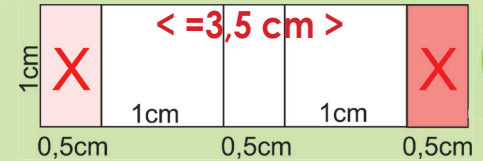

Lijmen/Kleben/glue/coller
X > X